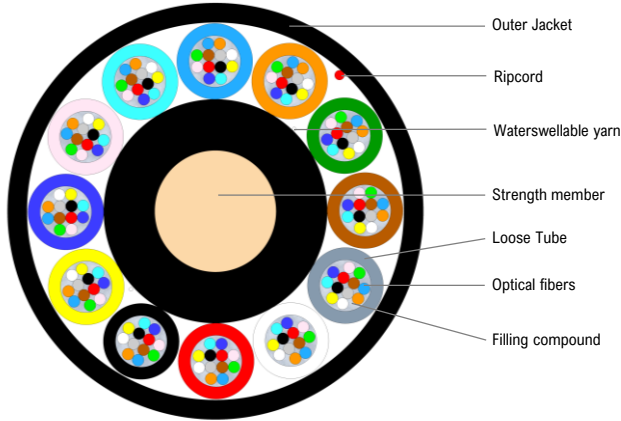

## Outdoor Multi-tube Micro Cable

Cable for external installation by air-blowing technique

Fiber count	up to 432
Fiber Type	G.652.D, G.657.A1, G.657.A2
Fiber color	Blue, Orange, Green, Brown, Grey, White, Red, Black, Yellow, Violet, Pink, Aqua
Tube	Gel-Filled PBT buffer tube
Tube color	Blue, Orange, Green, Brown, Grey, White, Red, Black, Yellow, Violet, Pink, Aqua
Filling compound	Thixotropic Jelly Compound
Strength member	FRP strength member (PE coating if necessary)
Ripcord	1x under outer jacket
Outer jacket	UV resistant black HDPE

Fiber count	Cable Code (Ordering Code)	Tube count	Filler count	Cable outer diameter	Max. Loading		Approx. Cable Weight
					Short Term	Long Term	
12	OPK-O-MTFDM-12(5x1,5)LTP-xx-BK	1	4	5,3 mm	430 N	100 N	19 kg/km
24	OPK-O-MTFDM-24(5x1,5)LTP-xx-BK	2	3	5,3 mm	430 N	100 N	21 kg/km
48	OPK-O-MTFDM-48(5x1,5)LTP-xx-BK	4	1	5,3 mm	430 N	100 N	23 kg/km
60	OPK-O-MTFDM-60(5x1,5)LTP-xx-BK	5	0	5,3 mm	430 N	100 N	24 kg/km
72	OPK-O-MTFDM-72(6x1,5)LTP-xx-BK	6	0	5,7 mm	900 N	200 N	29 kg/km
96	OPK-O-MTFDM-96(8x1,5)LTP-xx-BK	8	0	6,5 mm	1500 N	650 N	41 kg/km
144	OPK-O-MTFDM-144(12x1,5)LTP-xx-BK	12	0	8,6 mm	1500 N	650 N	66 kg/km
192	OPK-O-MTFDM-192(16x1,5)LTP-xx-BK	5+11	0	8,3 mm	430 N	100 N	59 kg/km
216	OPK-O-MTFDM-216(18x1,5)LTP-xx-BK	6+12	0	8,7 mm	900 N	200 N	67 kg/km
288	OPK-O-MTFDM-288(24x1,5)LTP-xx-BK	9+15	0	10,0 mm	2000 N	900 N	96 kg/km
432	OPK-O-MTFDM-432(36x1,5)LTP-xx-BK	6+12+18	0	11,7 mm	850 N	170 N	124 kg/km

Test standards: EN 60793-1, EN 60794-1-21, EN 60794-1-22, EN 13501-6

Marking Method	Ink-Jet
Print legend	OPK –cable type – lot number- length marking per 1 m (customer print legend available on request)
Delivery length	2000 m ±5% (up to 144 fibers 4000 m ±5%) on plywood reel